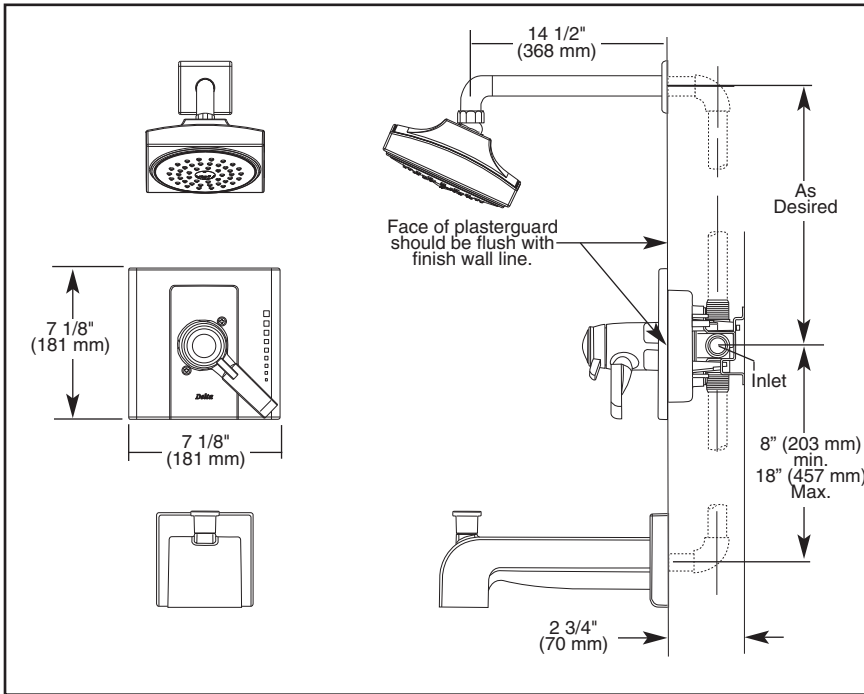

TUB AND SHOWER FAUCET TRIM

- Arzo® Bath Collection
- TempAssure® Thermostatic
- Valve Only (T17T086)
- Shower Only (T17T286)
- Tub/Shower (T17T486)

Submitted Model No.: _____

Specific Features: _____

STANDARD SPECIFICATIONS:

- TempAssure® 17T thermostatic valve cartridge.
- Thermostatic wax element maintains the outlet temperature to $\pm 3.6^{\circ}\text{F}$.
- Must also order R10000-UNBX rough valve body.
- Back to back installation capability.
- Lever volume control handle; temperature adjustment dial.
- Graphics indicate hot/cold temperature adjustment.
- Field adjustable to limit rotation into hot water zone.
- All parts are replaceable from the front of the valve.
- Adjusts for up to 1" wall thickness.