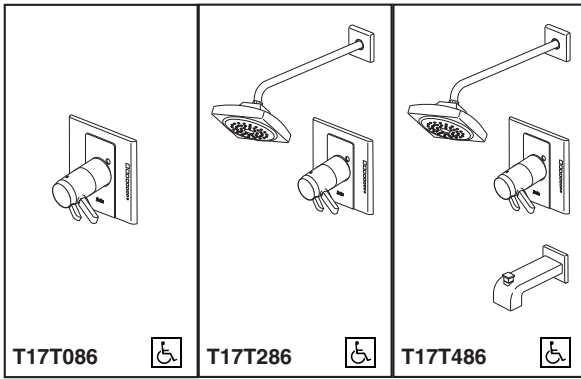

TUB AND SHOWER FAUCET TRIM

- Arzo® Bath Collection
- TempAssure® Thermostatic
- Valve Only (T17T086)
- Shower Only (T17T286)
- Tub/Shower (T17T486)

Submitted Model No.: _____

Specific Features: _____

STANDARD SPECIFICATIONS:

- TempAssure® 17T thermostatic valve cartridge.
- Thermostatic wax element maintains the outlet temperature to $\pm 3.6^{\circ}\text{F}$.
- Must also order R10000-UNBX rough valve body.
- Back to back installation capability.
- Lever volume control handle; temperature adjustment dial.
- Graphics indicate hot/cold temperature adjustment.
- Field adjustable to limit rotation into hot water zone.
- All parts are replaceable from the front of the valve.
- Adjusts for up to 1" wall thickness.