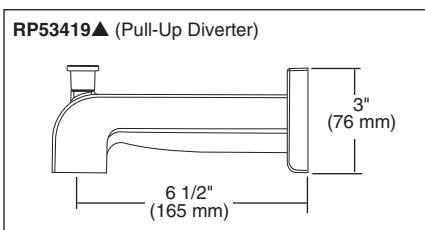

▲ Designate proper finish suffix

55 E. 111th Street, Indianapolis, Indiana 46280
395 Matheson Blvd. E., Mississauga, ON L4Z 2H2
© 2008 Masco Corporation of Indiana

Delta reserves the right (1) to make changes in specifications and materials, and (2) to change or discontinue models, both without notice or obligation. Dimensions are for reference only. See current full-line price book or www.specselect.com for finish options and product availability.

DSP-B-T17T086 Rev. A