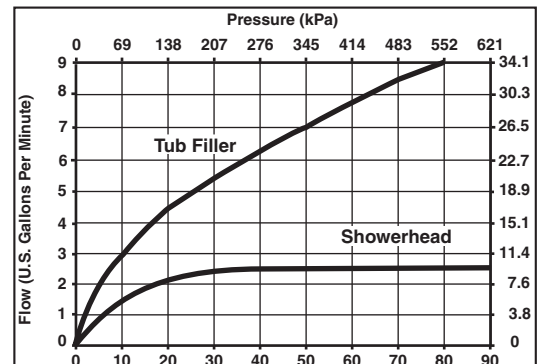

▲ Designate proper finish suffix

55 E. 111th Street, Indianapolis, Indiana 46280
395 Matheson Blvd. E., Mississauga, ON L4Z 2H2
© 2008 Masco Corporation of Indiana

Delta reserves the right (1) to make changes in specifications and materials, and (2) to change or discontinue models, both without notice or obligation. Dimensions are for reference only. See current full-line price book or www.specselect.com for finish options and product availability.

DSP-B-T17T086 Rev. A