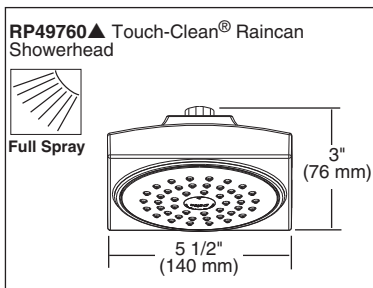

▲ Designate proper finish suffix

55 E. 111th Street, Indianapolis, Indiana 46280
395 Matheson Blvd. E., Mississauga, ON L4Z 2H2
© 2008 Masco Corporation of Indiana

Delta reserves the right (1) to make changes in specifications and materials, and (2) to change or discontinue models, both without notice or obligation. Dimensions are for reference only. See current full-line price book or www.specselect.com for finish options and product availability.

DSP-B-T17T086 Rev. A