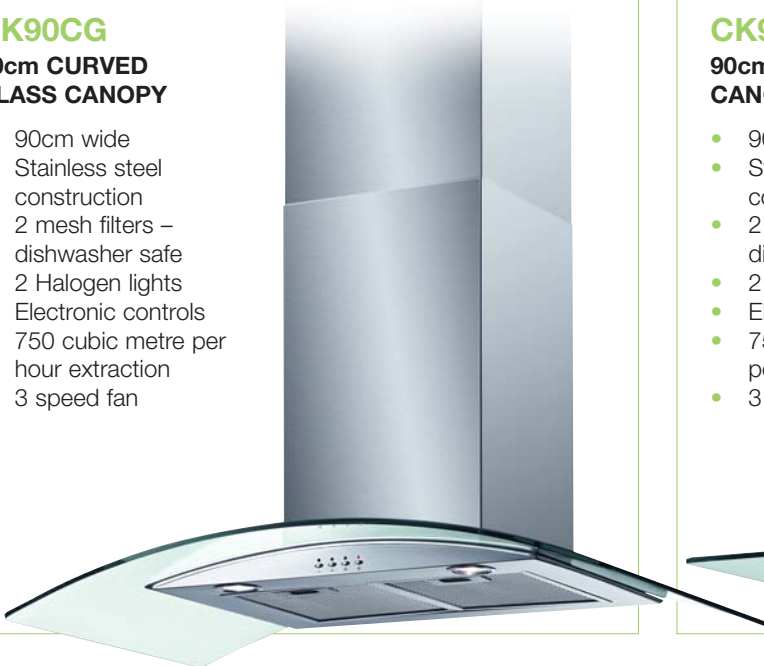

CK60CG

60cm curved glass canopy

- 60cm wide
- Stainless steel construction
- 1 mesh filter – dishwasher safe
- 2 Halogen lights
- Electronic controls
- 750 cubic metre per hour extraction
- 3 speed fan

90cm rangehood models

GGCC900SS

90cm CANOPY

- 90cm wide
- Stainless steel construction
- 3 mesh filters – dishwasher safe
- 2 lights
- 400 cubic metre per hour extraction
- 3 speed fan
- New Zealand made

CK90

90cm CANOPY

- 90cm wide
- Stainless steel construction
- 3 mesh filters – dishwasher safe
- 2 Halogen lights
- Electronic controls
- 750 cubic metre per hour extraction
- 3 speed fan

CK90CG

90cm CURVED GLASS CANOPY

- 90cm wide
- Stainless steel construction
- 2 mesh filters – dishwasher safe
- 2 Halogen lights
- Electronic controls
- 750 cubic metre per hour extraction
- 3 speed fan

CK90FG

90cm FLAT GLASS CANOPY

- 90cm wide
- Stainless steel construction
- 2 mesh filters – dishwasher safe
- 2 Halogen lights
- Electronic controls
- 750 cubic metre per hour extraction
- 3 speed fan

Meeting the demands of today's kitchens