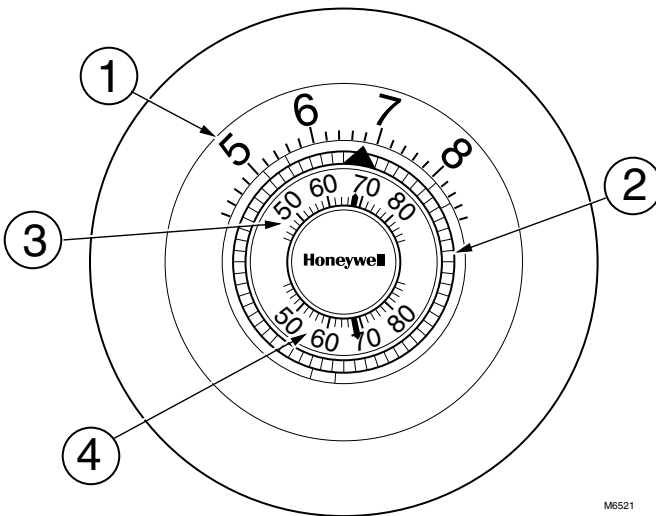

TS86A Powerpile® Easy-To-See™ Thermostat

HOMEOWNER'S GUIDE

FEATURES OF YOUR NEW THERMOSTAT

1. Enlarged, raised numbers indicate temperature range for easy recognition by touch or sight. The large 5, 6, 7 and 8 indicate 50°F, 60°F, 70°F and 80°F, respectively.
2. Raised temperature setting knob lets you choose settings from 42°F to 88°F.
3. Temperature setting scale is separate from thermometer scale on face of thermostat.
4. Thermometer shows room temperature.

M6521

See Reverse Side

TEMPERATURE SELECTION

To select the temperature control point, turn the transparent dial until the desired point on the temperature setting scale (upper scale) is in line with the pointer on the dial. A *click* is heard and an indent felt every two degrees as the setpoint is adjusted. A deeper indent is felt at each ten degree mark for easy energy saving setting at night.

The enlarged cover ring includes raised temperature graduations every two degrees Fahrenheit. The enlarged raised 5, 6, 7 and 8 provide recognition by touch and sight for the 50°F, 60°F, 70°F and 80°F points.