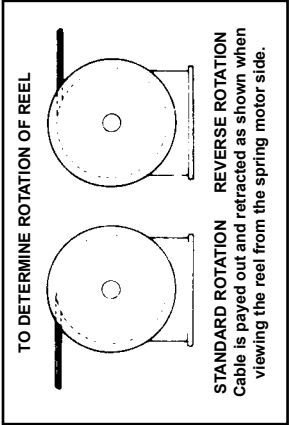

Gleason Reel Corp.
600 South Clark Street
Mayville, WI 53050
Phone: 920-387-4120
Fax: 920-387-4189
www.hubbell-gleason.com