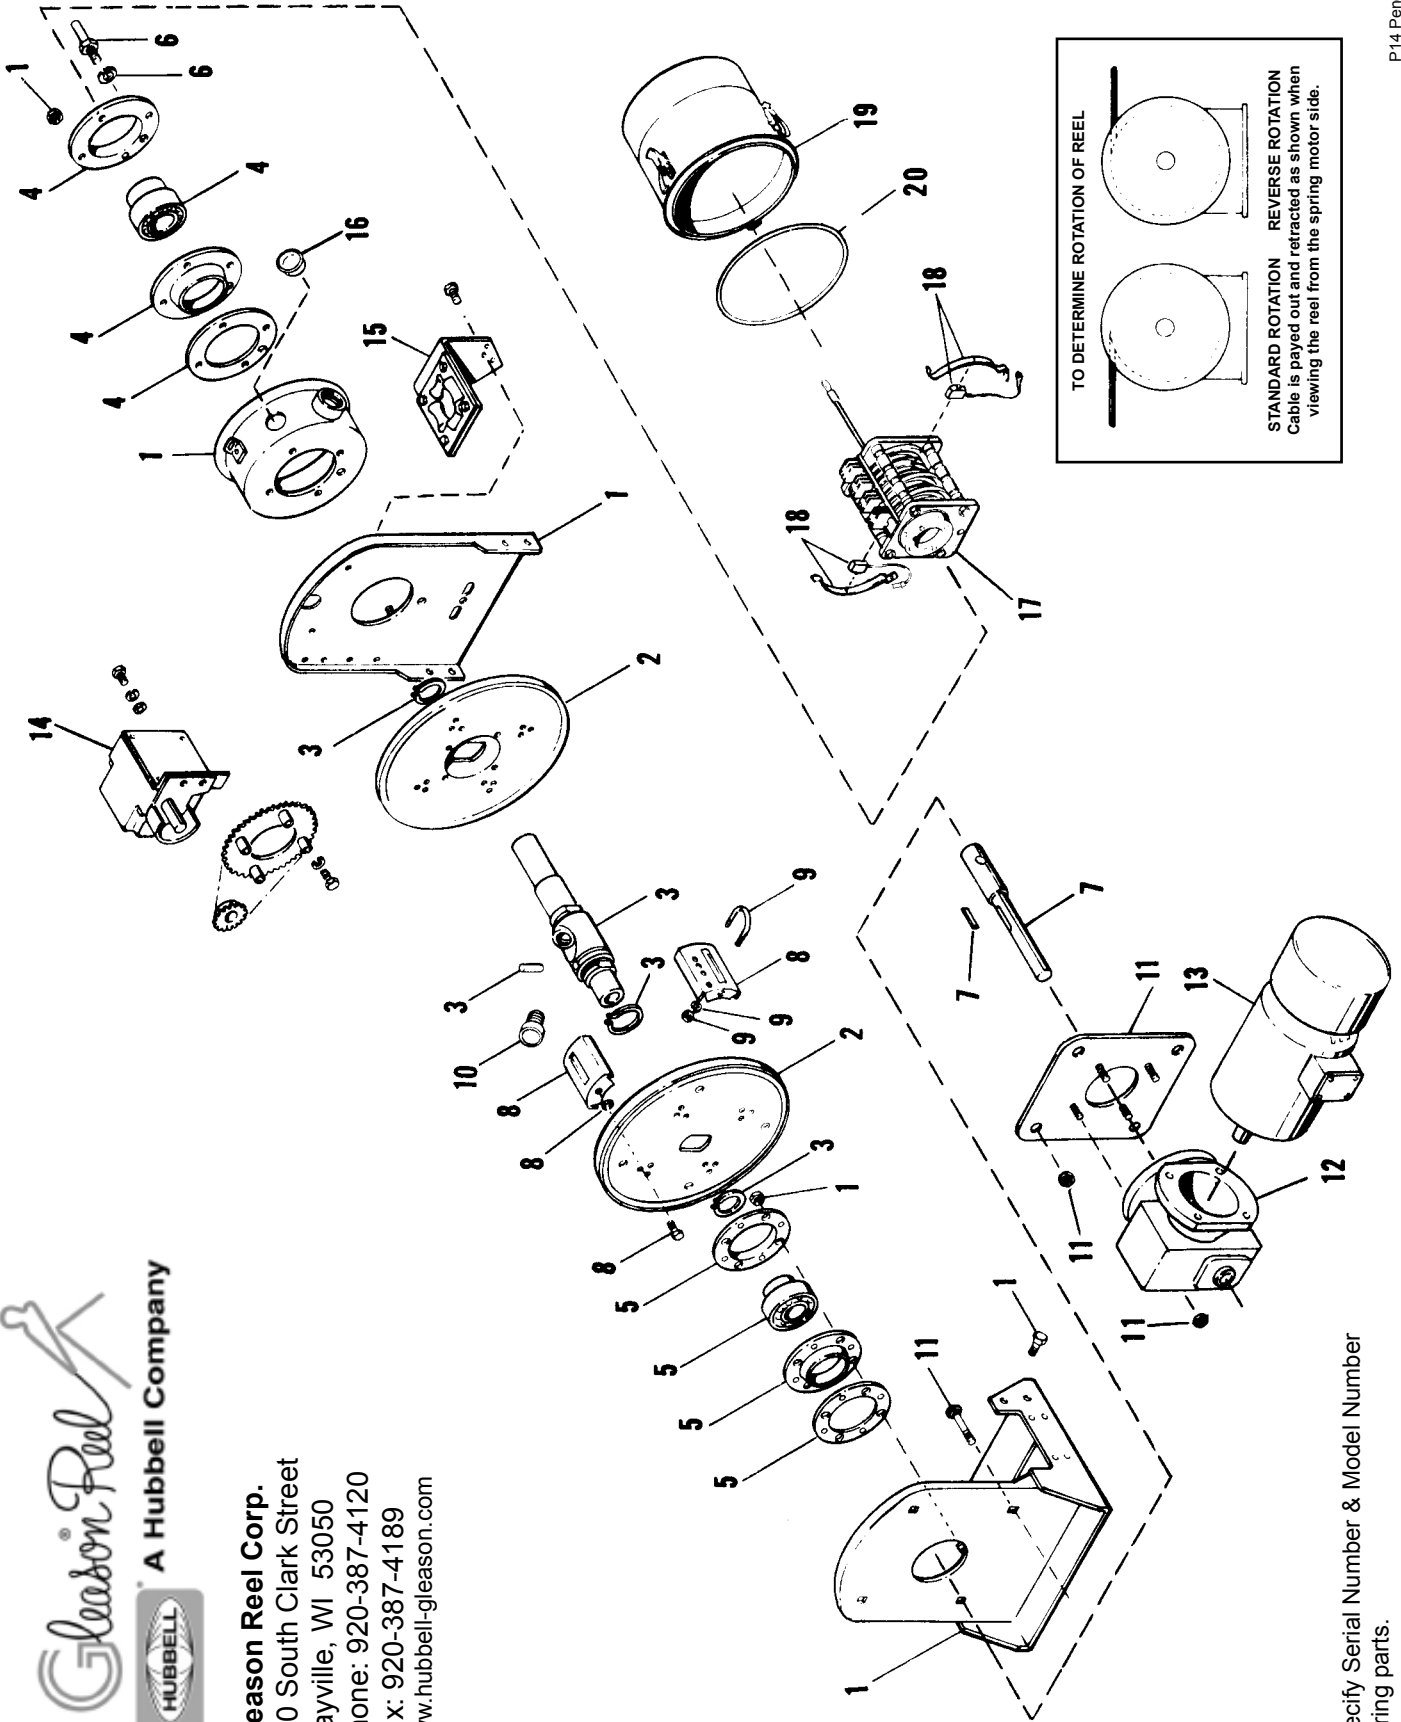

Gleason Reel Corp.
600 South Clark Street
Mayville, WI 53050
Phone: 920-387-4120
Fax: 920-387-4189
www.hubbell-gleason.com

P14 ELECTRIC CABLE REEL REPLACEMENT PARTS

ITEM	PART NO.	DESCRIPTION	QTY.	
1	012390	Frame Assembly	1	
		Frame Weldment	1	
		Vertical Frame	1	
		Collector Entrance Assembly	1	
		"Taptite" Screw, .31 - 18 x .62	4	
		Lockwasher .31	4	
		ESNA Nut .31 - 18	8	
2	012403	Discs	1	
		Disc - Drive End	1	
		Disc - Collector End	1	
3	012396	Main Shaft Assembly	1	
		Main Shaft	1	
		Stub Shaft Drive Pin	1	
		Retaining Ring	1	
		Retaining Ring	2	
4	012402	Bearing Kit - 2" Bore	1	
		Bearing - 2" Bore	1	
		Housing	1	
		Housing	1	
		Gasket	1	
5	012401	Bearing Kit - 1 3/4" Bore	1	
		Bearing 1 3/4" Bore	1	
		Housing	2	
		Gasket	1	
6	012456	Drive Stud Kit	1	
		Drive Stud Assembly	1	
		Lockwasher .44	1	
7	015744	Stub Shaft, .25 HP (P14 Only)	1	
		Stub Shaft	1	
		Key	1	
8	012415	Wrapper Kit - 4" Wide Dia.	1	
		Drum Wrapper 4.00	3	
		Drum Wrapper (Clamp)	1	
		Lockwasher .31	8	
		Hex. Hd. Capscrew .31 - 18 x .50	8	
9	012444	Cable Clamp Kit - .38 - .74 Dia. Cable	1	
		U-Bolt	1	
		Lockwasher .25	2	
		Nut Fin Hex. .25 - 20	2	
		012445	Cable Clamp Kit - .75 - 1.111 Dia. Cable	1
		012446	Cable Clamp Kit - 1.12 - 1.50 Dia. Cable	1
10	012459	Cable Connector .38 - .50 Cable Dia.	1	
		Cable Connector .50 - .62 Cable Dia.	1	
		Cable Connector .62 - .75 Cable Dia.	1	
		Cable Connector .75 - .88 Cable Dia.	1	
		Cable Connector .88 - 1.00 Cable Dia.	1	
		Cable Connector 1.00 - 1.12 Cable Dia.	1	
		016465	Cable Connector 1.12 - 1.25 Cable Dia.	1
		016466	Cable Connector 1.25 - 1.38 Cable Dia.	1
016467	Cable Connector 1.38 - 1.50 Cable Dia.	1		
11	015747	Adapter Plate Kit, .25 HP	1	

ITEM	PART NO.	DESCRIPTION	QTY.	
		Adapter Plate	1	
		ESNA Nut .31 - 18	4	
		Carriage Bolt .50 - 13 x 2.00	4	
		ESNA Nut .50 - 13	4	
12	700349	Reducer, Gear .25 HP	1	
13	700353	Brake Motor, .25 HP	1	
14	012092	Rotary Limit Switch	1	
15	012079	Roller Guide Assy.	1	
16	012457	Button Plug	1	
17	012285	Collector Assembly, 2 Poles, 35 Amps.	1	
	012286	Collector Assembly, 3 Poles, 35 Amps.	1	
	012287	Collector Assembly, 4 Poles, 35 Amps.	1	
	012288	Collector Assembly, 6 Poles, 35 Amps.	1	
	012289	Collector Assembly, 8 Poles, 35 Amps.	1	
	012290	Collector Assembly, 10 Poles, 35 Amps.	1	
	012291	Collector Assembly, 12 Poles, 35 Amps.	1	
	012292	Collector Assembly, 14 Poles, 35 Amps.	1	
	012293	Collector Assembly, 16 Poles, 35 Amps.	1	
	012294	Collector Assembly, 20 Poles, 35 Amps.	1	
	012295	Collector Assembly, 24 Poles, 35 Amps.	1	
	012296	Collector Assembly, 30 Poles, 35 Amps.	1	
	012297	Collector Assembly, 36 Poles, 35 Amps.	1	
	012298	Collector Assembly, 2 Poles, 75 Amps.	1	
	012299	Collector Assembly, 3 Poles, 75 Amps.	1	
	012300	Collector Assembly, 4 Poles, 75 Amps.	1	
	012376	Collector Assembly, 6 Poles, 75 Amps.	1	
	012377	Collector Assembly, 8 Poles, 75 Amps.	1	
	037194	Collector Assembly, 2 Poles, 125 Amps.	1	
	037294	Collector Assembly, 3 Poles, 125 Amps.	1	
	037295	Collector Assembly, 4 Poles, 125 Amps.	1	
	012304	Collector Assembly, 2 Poles, 200 Amps.	1	
	012381	Collector Assembly, 3 Poles, 200 Amps.	1	
	012382	Collector Assembly, 4 Poles, 200 Amps.	1	
	012383	Collector Assembly, 6 Poles, 200 Amps.	1	
	012384	Collector Assembly, 8 Poles, 200 Amps.	1	
18	012440	Brush Kit (35 Amp.)	1	
		Brush	4	
		Finger	4	
		012441	Brush Kit (75 Amp.)	1
		012443	Brush Kit (125 Amp./200 Amp.)	1
19	012409	Collector Cover Kit (8" long)	1	
		Collector Cover Kit Assembly	1	
		Seal Ring	1	
		012410	Collector Cover Kit (10.5" long)	1
		012411	Collector Cover Kit (13" long)	1
		012412	Collector Cover Kit (15.5" long)	1
		012413	Collector Cover Kit (20.5" long)	1
		012414	Collector Cover Kit (28.5" long)	1
20	012458	Seal Ring	1